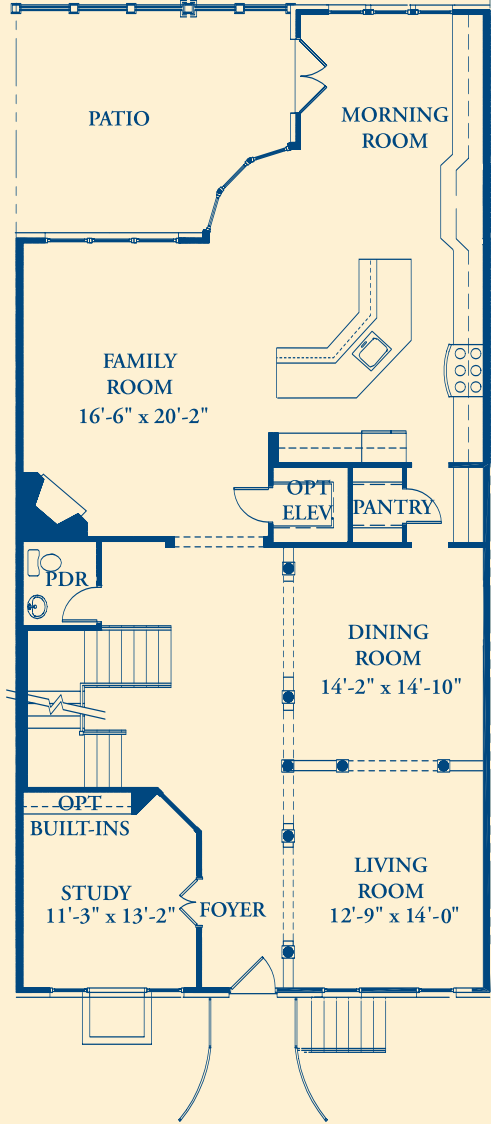

# THE ALBEMARLE II

*at Bethesda Crest*

[www.craftmarkhomes.com](http://www.craftmarkhomes.com)

# BASEMENT

*\*All floorplans and elevations are approximate and subject to change without notice. Room dimensions and window configurations may vary with elevation. Doors are not to scale and do not reflect actual door sizes. Optional fireplaces are not always available. Optional basement windows available if grade permits.*

FIRST FLOOR

*\*All floorplans and elevations are approximate and subject to change without notice. Room dimensions and window configurations may vary with elevation. Doors are not to scale and do not reflect actual door sizes. Optional fireplaces are not always available. Optional basement windows available if grade permits.*

## SECOND FLOOR

*\*All floorplans and elevations are approximate and subject to change without notice. Room dimensions and window configurations may vary with elevation. Doors are not to scale and do not reflect actual door sizes. Optional fireplaces are not always available. Optional basement windows available if grade permits.*